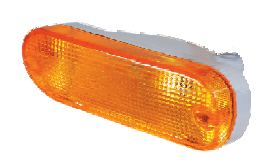

Front Fog Lamp RH for  
Esteem

**FF-5004M**

Front Fog Lamp LH

**IL-7047**

Side Indicator Assy.

**IL-7054**

Side Indicator Assy.  
(White Lense) for  
Esteem

**IL-7055**