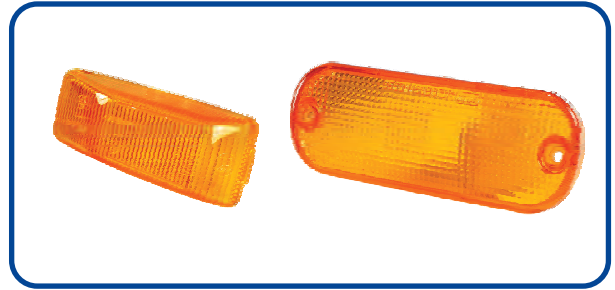

UNO MINDA

NK MINDA GROUP

MINDA DISTRIBUTION AND SERVICES LTD.

301/ 223, Main Road, Mukundpur, Delhi - 110 042, India

TEL: +91-11-4912 7400/ 7300 **FAX:** +91-11-2761 8018

EMAIL: info@mindadsl.com **WEB:** www.mindadsl.com

All India Toll Free Helpline No.: 1800 102 7977