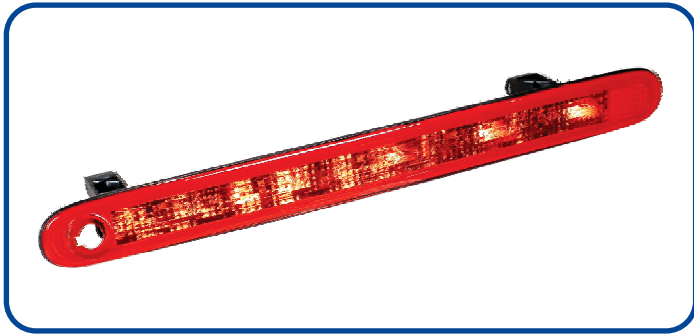

UNO MINDA

N K M I N D A G R O U P

T H I N K . I N S P I R E . F L O U R I S H

Lamps Product Catalogue for 4 Wheelers