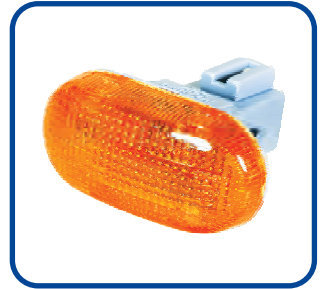

UNO MINDA

NK MINDA GROUP

MINDA DISTRIBUTION AND SERVICES LTD.

301/ 223, Main Road, Mukundpur, Delhi - 110 042, India

TEL: +91-11-4912 7400/ 7300 **FAX:** +91-11-2761 8018

EMAIL: info@mindadsl.com **WEB:** www.mindadsl.com

All India Toll Free Helpline No.: 1800 102 7977