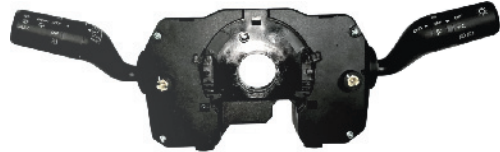

LEVER COMBINATION SWITCHES

MHDR

XUV 500 (2011-15) LOW END W2-W4

S11206-000M00

Lever Combination Switch-2 Stalk-LOW END W/O Clock Spring

(1105xxxx0371F)
WHITE- 24 PIN

₹ 2000

XUV 500 (2013-15) W6