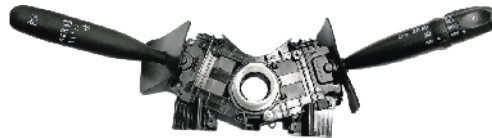

S11154-000M00

Lever Combination Switch - 2 Stalk- with Fog Lamp & Washer Switch

(7902xxxx0011N)

₹ 1301

TATA

ACE