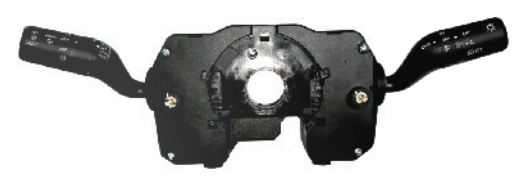

S11164-000E00

Lever Combination Switch - 2 Stalk

(1105xxx431F)
WHITE- 24 PIN

₹ 2300