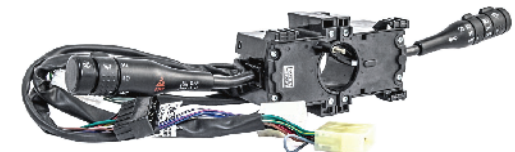

S11098-000M00

Lever Combination Switch -2 Stalk
(IExxx124)

SMALL WHITE COUPLER (WIPER- 6) + BIG WHITE COUPLER (HAZARD- 11) +
BLACK COUPLER (LIGHT- 8)=25 PIN

₹ 3100

EICR