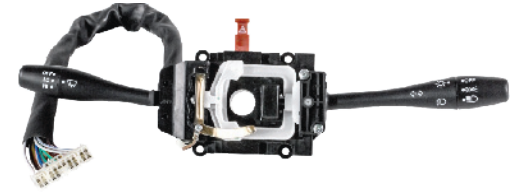

(7902xxxx0031N)

LIGHT (BLACK- 12)+ HORN(1) = 13 PIN

₹ 1036

NAVISTAR LCV/HCV

S11154-000M00

Lever Combination Switch - 2 Stalk- with Fog Lamp & Washer Switch

(7902xxxx0011N)

₹ 1301

TATA

ACE

S111048

Lever Combination Switch - 2 Stalk

(2829xxxx0104)

₹ 655

MHDR

IRIS/
PENGUIN