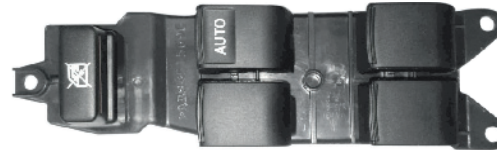

S21227-000M00

Power Window Switch - Main (4)- Black Finish

(15B644-000)

2 WHITE COUPLERS - (6 + 4) = 10 PIN

₹ 2650

ETIOS