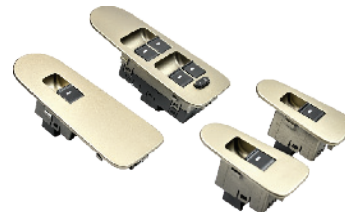

S23033-000M00

Power Window Switch - Kit - Main (4), 1 Co-driver & 2 Subs - w/o Mirror Switch - Autumn Mist Finish (Golden)

(2871xxx125BC)

MAIN(4)- 20 PIN & SUB(3)-6 PIN

₹ 2900

INDICA- VISTA AURA , AURA PLUS (2008-12) , VISTA
**REFRESH GVX / GZX / VX / ZX (2012-14) , VISTA
TECH VX (2014-15)**
MANZA- NEW AURA ABS (2011-15)