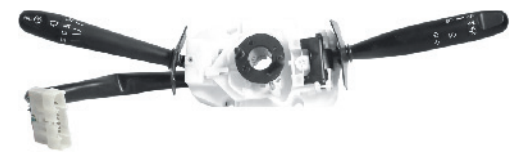

S11180-000M00

Lever Combination Switch - 2 Stalk (Light & Wiper)

(2780xxx6909)

18 PIN & 18 WIRE

₹ 1350

TATA