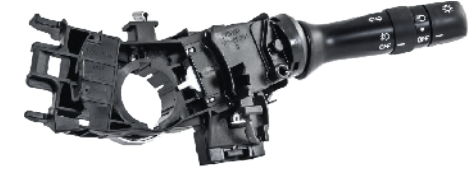

₹ 1684

BOLT/TIAGO/NEXON

S11280-000M00

Lever Combination Switch-2 Stalk- RR Wiper - High End
(5427xxxx0109)
WIPER-16 + WIPER (SMALL BLACK COUPLER)-2 + LIGHT-16 = 34 PIN

₹ 1748

TYTA

INNOVA

S12084-00M000

Lever Combination Switch- 1 Stalk (Light/Turn) - High End

₹ 1500

TYTA

INNOVA

S12082-00M000

Lever Combination Switch- 1 Stalk (Light/Turn) - Low End
BLACK COUPLER = 9 PIN

₹ 1390

INNOVA