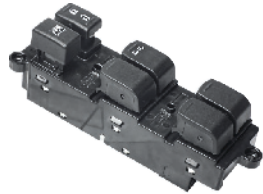

A STAR SX4- 1300 /1600 1st F/L (2009-2013)

S21021-000M00

Power Window Switch-Main(4)- With Window & Door Lock
(3799xxx5J10)

₹ 1660

POWER WINDOW SWITCHES

MSIL

SWIFT- 2nd GEN (2011 onwards) ,
 DZIRE 2nd GEN (2012 onwards)
 ERTIGA - (2012 onwards)
 CELERIO- (2014 onwards)