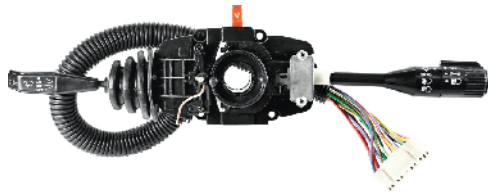

₹ 1350

TATA

LEVER COMBINATION SWITCHES

TATA

TATA 1612

TD-1079A

Lever Combination Switch - 1 Stalk - Round Knob
WIRE + 1 COUPLER

₹ 500

TATA 1612

TD-1079

Lever Combination Switch- 1 Stalk
WIRE + 1 COUPLER

₹ 522

TATA 1612

TD-1079C

Lever Combination Switch- 1 Stalk
WIRE w/o COUPLER

₹ 495

TATA 207/ 407 N/M / 709 / 909/
1109, MARCO POLO

TD-11425

Lever Combination Switch - 2 Stalk
(AI-425)
19 WIRES + 20 POLE SINGLE COUPLER

₹ 840

TATA 2515 TC

TD-1079B

Lever Combination Switch- 1 Stalk
9 WIRE + 2 COUPLER