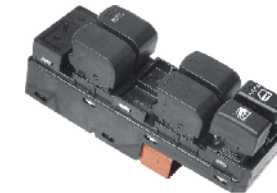

A STAR SX4- 1300 /1600 1st F/L (2009-2013)

S21021-000M00

Power Window Switch-Main(4)- With Window & Door Lock
(3799xxx5J10)

₹ 1660

POWER WINDOW SWITCHES

MSIL

SWIFT- 2nd GEN (2011 onwards) ,
 DZIRE 2nd GEN (2012 onwards)
 ERTIGA - (2012 onwards)
 CELERIO- (2014 onwards)