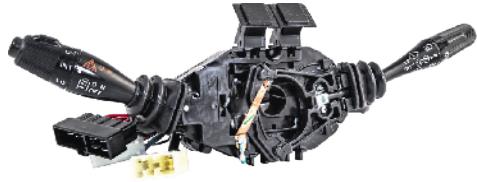

SMALL WHITE COUPLER (WIPER- 6) + BIG WHITE COUPLER (HAZARD- 11) +
BLACK COUPLER (LIGHT- 8)=25 PIN

₹ 3100

EICR

LEVER COMBINATION SWITCHES

EICR

CANTER - LCV / MCV /
TERRA 16T TIPPER

S11032-000M00

Lever Combination Switch -2 Stalk

(IBxxx3578)

SMALL WHITE COUPLER(WIPER- 6) + BIG WHITE COUPLER(HAZARD- 11) +
BLACK COUPLER(LIGHT- 5)=22 PIN

₹ 3150

VOLVO EICHER VE2100 - HIGH END

S11272-000M00

Lever Combination Switch -2 Stalk - with Cruise Control