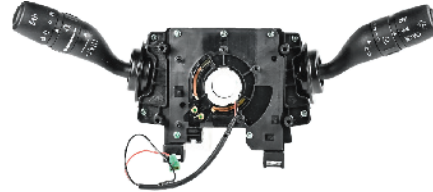

TATA

TIAGO-
NEXON-
TIGOR
ZEST
BOLT

1.2L-XTA (2016-NOW)
1.2/1.5L-XE/ XM/ XT
(2017-NOW)

S11278-000M00

Lever Combination Switch-2 Stalk-w/w RR Wiper- Low End
(5427xxxx0111)
WIPER-16 + WIPER (SMALL BLACK COUPLER)-2 + LIGHT-16 = 34 PIN

₹ 1684

BOLT/TIAGO/NEXON

S11280-000M00

Lever Combination Switch-2 Stalk- RR Wiper - High End
(5427xxxx0109)
WIPER-16 + WIPER (SMALL BLACK COUPLER)-2 + LIGHT-16 = 34 PIN

₹ 1748

TYTA

INNOVA

S12084-00M000