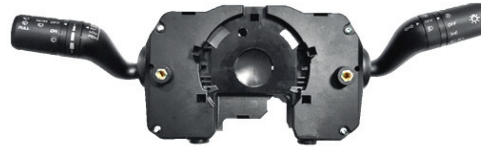

S11373-000M00

Lever Combination Switch-2 Stalk-MID END W/O Clock Spring

(1105xxxx0831F)
WHITE- 24 PIN

₹ 2200

TATA

INDICA-	VISTA 5DR , AQUA 5DR , AURA PLUS , TERRA 5DR (2008-12)	MANZA- MANZA	(2012-2014) (2011-15) CLUB CLASS- (2012-15)
INDICA-	VISTA REFRESH GLS / GLX / LS / LX - 5DR	MOVUS-	EX 5DR (2014 onwards)