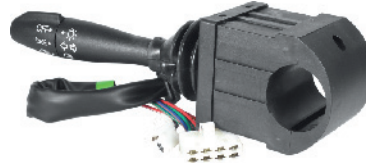

SW-1051G-M01

Lever Combination Switch - 1 Stalk
(142xxx303)

₹ 974

TAFE TTR - EXPORT BX200