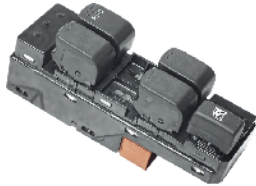

₹ 1280

POWER WINDOW SWITCHES

MHDR

MSIL

ZEN ESTILO- 1ST GEN (2007-09) ,
2ND GEN (2009-14)
WAGON R- (2010-2012) , (2012-
NOW)
STINGRAY- (2013 onwards)

S21041-000M00

Power Window Switch - Main (4)- With Window Lock
(3799xxx9K30)