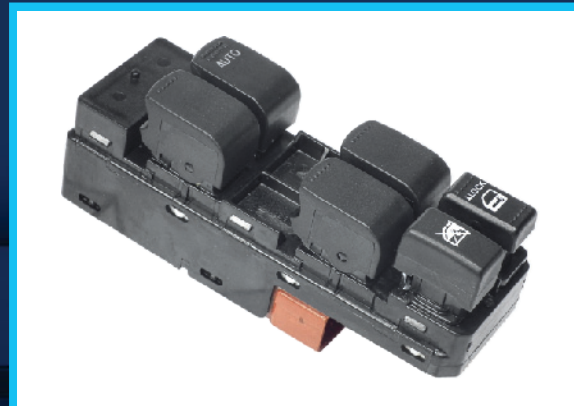

M&M NOVO TTR (M-STAR)

SW-1051E-M01

Lever Combination Switch - 1 Stalk - With Wire
(077xxxC91)
WIPER-10 + LIGHT-12 = 22 PIN

₹ 823

INDEX

POWER WINDOW SWITCHES

CAR

OEM	No. of Parts	Page No.
MSIL	19	21
MHDR	20	24
TATA	28	27
TYTA	3	32
CHEV	6	32
FORD	3	33
RNLT	1	34
HNDA	1	35
HYND	4	35