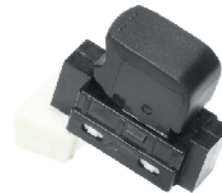

S22031-000M00

Power Window Switch - Sub
(3799xxx5J00)

₹ 265

SWIFT- 1st GEN 1200/1300 (2005-11) ,
DZIRE 1st GEN 1200/1300 (2008-12) WAGON R 1200/1300 1st GEN (2009-12)

A STAR SX4- 1300 /1600 1st F/L (2009-2013)