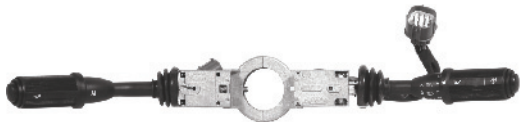

(701xxx296)

₹ 2300

JCB 3D/ 3DX/ LIFTALL

1054-049R-01-M01

Lever Combination Switch - 1 Stalk - RH (Light/ Wiper)

(701xxx297)

₹ 2700

JCB 3D/ 3DX/ LIFTALL