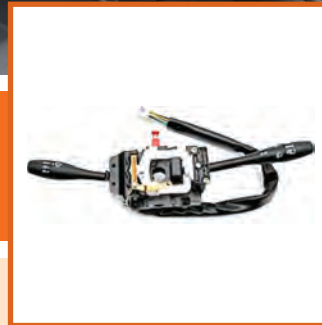

LEVER COMBINATION & POWER WINDOW SWITCHES

Car/ Commercial & Tractor

- No. 1 Manufacturer & OEM Supplier of Automotive Switches
- Wide Product Range
- Long Life Switches tested for Endurance & Reliability

LEVER COMBINATION SWITCHES

LEYLAND/
CHEVROLET

S11200-000M00

ASHOK LEYLAND LCV - DOST

TD-3001

ASHOK LEYLAND HCV

TD-3001C

ASHOK LEYLAND HCV