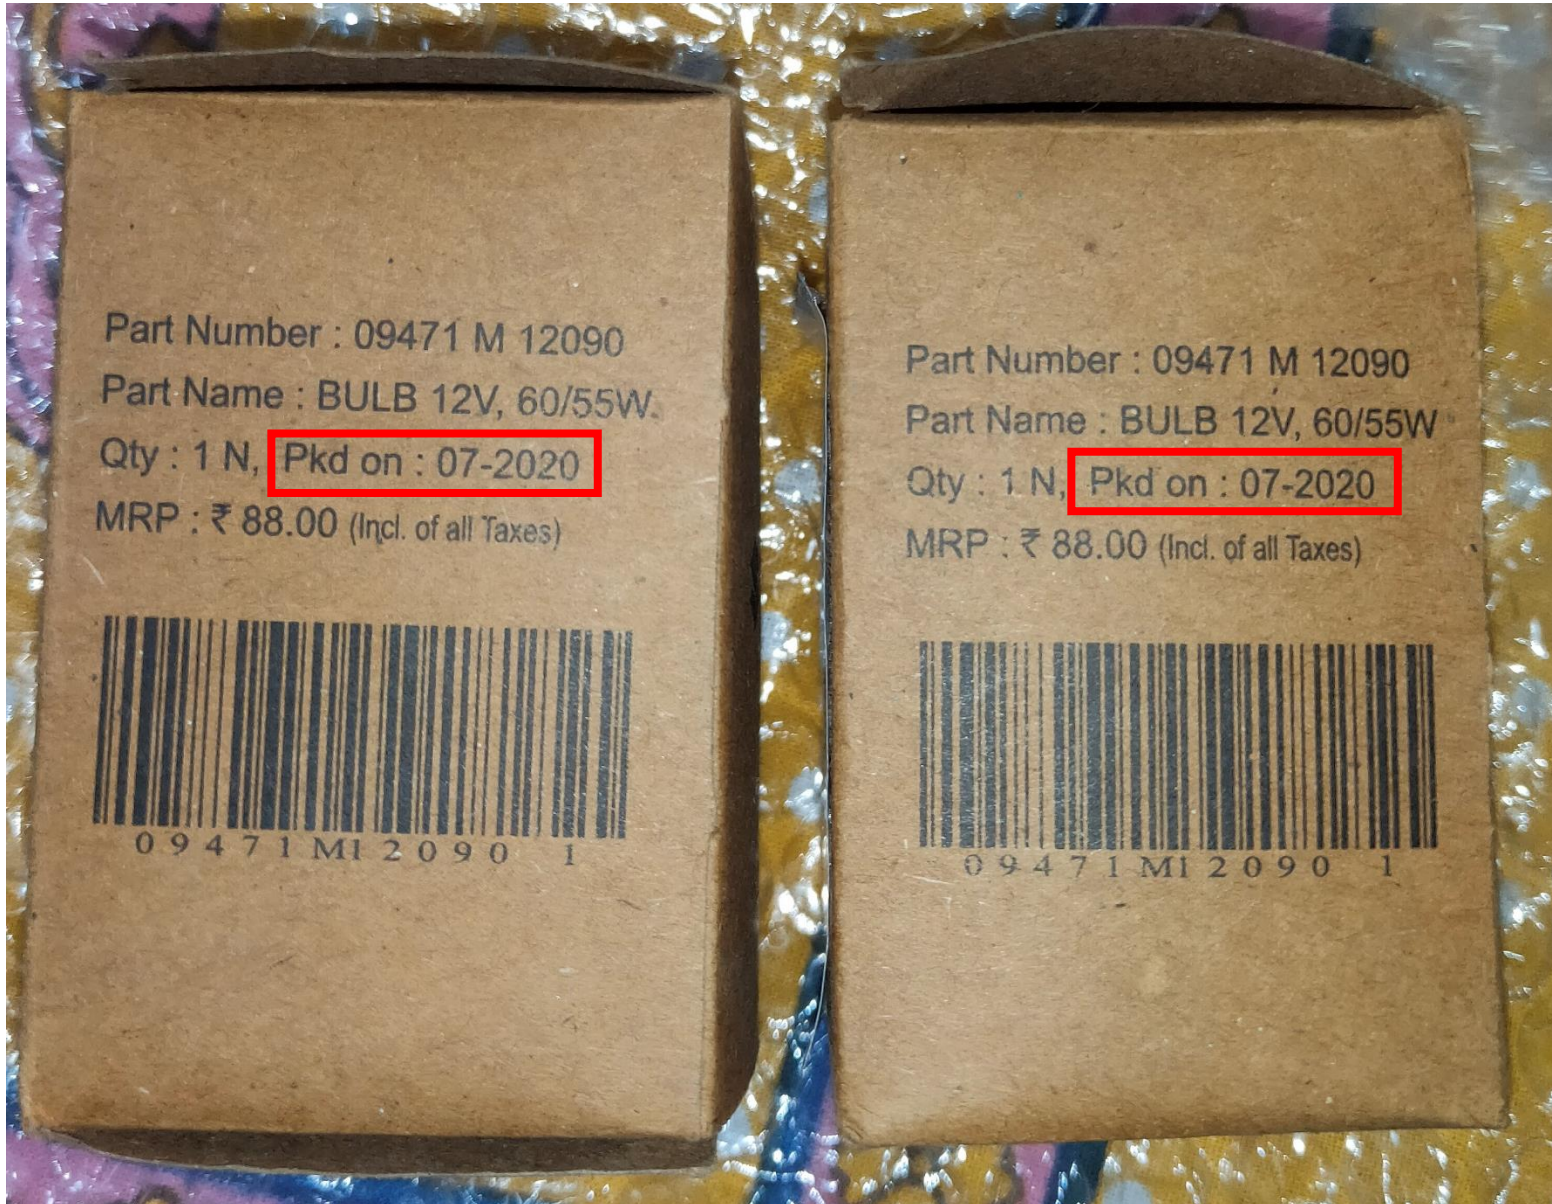

Both bulbs have same packed dates

Better Quality

Text is clearly printed

Bad Quality

Text is printing is big & blur

Different batch

Gap is less

Anti-glare is covering the required light output