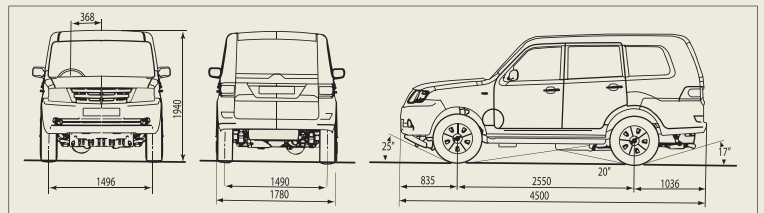

SAFETY & SECURITY

Side Impact Bars	Yes	Yes	Yes
Tilttable & Collapsible Steering Column	Yes	Yes	Yes
Tubeless tyres	Yes	Yes	Yes
Clear Lens Front Fog lamps	Provision	Provision	Provision
Rear Fog Lamps	Yes	Yes	Yes
Motorized Head Lamps adjustment	Yes	Yes	Yes
Child Safety Lock	Yes	Yes	Yes
Antiglare Internal Rear View Mirror	Yes	Yes	Yes
Drivers Seat belt Unfastened Warning	Yes	Yes	Yes
High Mount Stop Lamp	Yes	Yes	Yes
Low Fuel indicator Warning	Yes	Yes	Yes

STYLE

Interiors	Two tone Dark Graphite & Ebony Black	Two tone Dark Graphite & Ebony Black	Two tone Dark Graphite & Ebony Black
Seats	Fabric Front	Fabric Front	Fabric Front
Central Console & Door Switch Plate finish	Dark Metallic Gold	Dark Metallic Gold	Dark Metallic Gold
Graphic Instrument Cluster	Yes	Yes	Yes
Stylized gear shift knob	Yes	Yes	Yes
Front and Rear Gate Scuff Plates	Yes	Yes	Yes
Fabric inserts on Door Pads	Yes	Yes	Yes
Stylized Front Grill	Handsome Grey with Chrome insert	Black with Chrome insert	Black with Chrome insert
Sump Guard	Handsome Grey	Black	Black
Stylised Steel Wheels	Yes	Yes	Yes
Pull Type Door Handles	Yes	Yes	Yes
Bumpers	Body Coloured	Black	Black
Front Grill Side Finishers	Body Coloured	Body Coloured	Body Coloured
Under body Spare Wheel	Yes	Yes	Yes

COLOURS

CALL 1 800 209 5688 FOR
24X7
On Road Assistance from Tata Motors-MYVS

Over 720 Service Centres across 440 cities. The 2nd largest service network in India. For further details, please contact: **TATA MOTORS LTD.** 5th Floor, One Forbes, Dr V B Gandhi Marg, Kala Ghoda, Fort, Mumbai- 400023

Tata Grande carries a warranty of 2 years or 75,000 kms*. Insist on a 2 + 1 years / 1,50,000 kms* or 2 + 2 years / 1,50,000 kms* extended warranty option (whichever is earlier*).

For any assistance, please call on our toll-free number: **1800-2097979** or e-mail us at **uupmg@tatamotors.com**.

Visit us at **www.grandemkl.com**

Images shown are of Sumo Grande EX variant. Specifications and features may vary across variants. Accessories/ props shown are not part of standard equipment. Colours and specifications shown are indicative and subject to change without notice. Colours shown may vary from actual due to printing limitations. Models/variants may be discontinued without prior intimation. Please check with your local dealer prior to placing order.