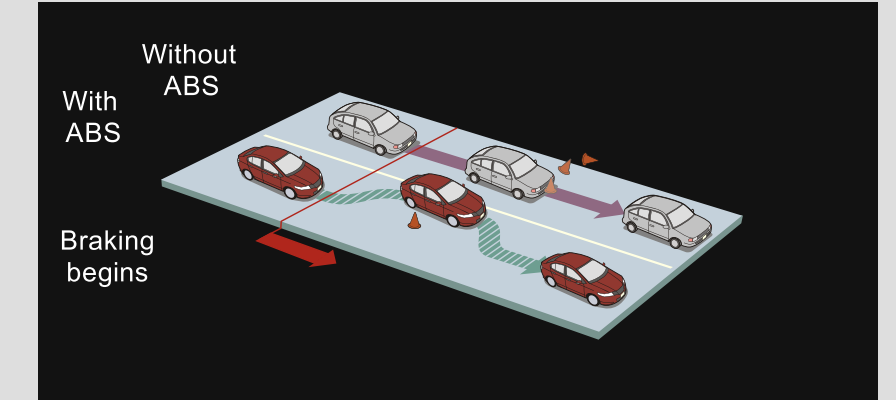

ABS WITH EBD AND BRAKE ASSIST:

ABS ensures that the car remains steerable even during sudden braking maneuvers and comes to a standstill as quickly as possible.

EBD offers optimal braking force on all wheels for enhanced vehicles control.