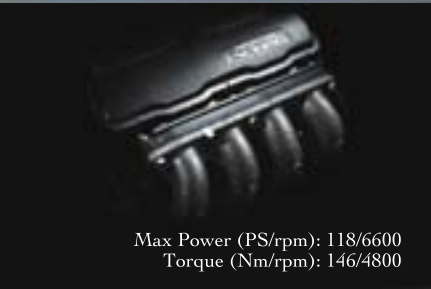

Cruise Control

The conveniently placed Cruise Control buttons on the steering wheel allow you to relax on those long drives, taking along your loved ones, with you.

Paddle Shift

The finger controlled 5-speed transmission makes driving effortless. For those who don't try too hard to prove themselves, it is most appropriate.

For the exceptional, efficiency and performance go hand in hand.

1.5L i-VTEC Engine

1.5L versatile engine delivers power as well as high fuel efficiency, performing to the best while keeping a fine balance. It is something that comes naturally to exceptional people like you.