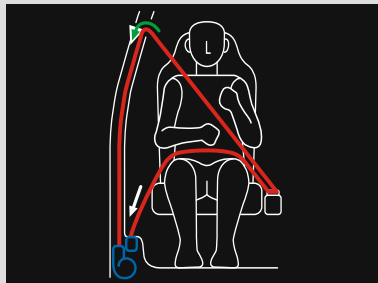

PRETENSIONER SEATBELTS:

An extremely protective Pretensioner Seatbelt and limiting force-control belt arrangement for keeping the passenger and driver in position after an impact.