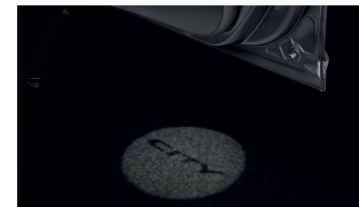

City Logo Projector