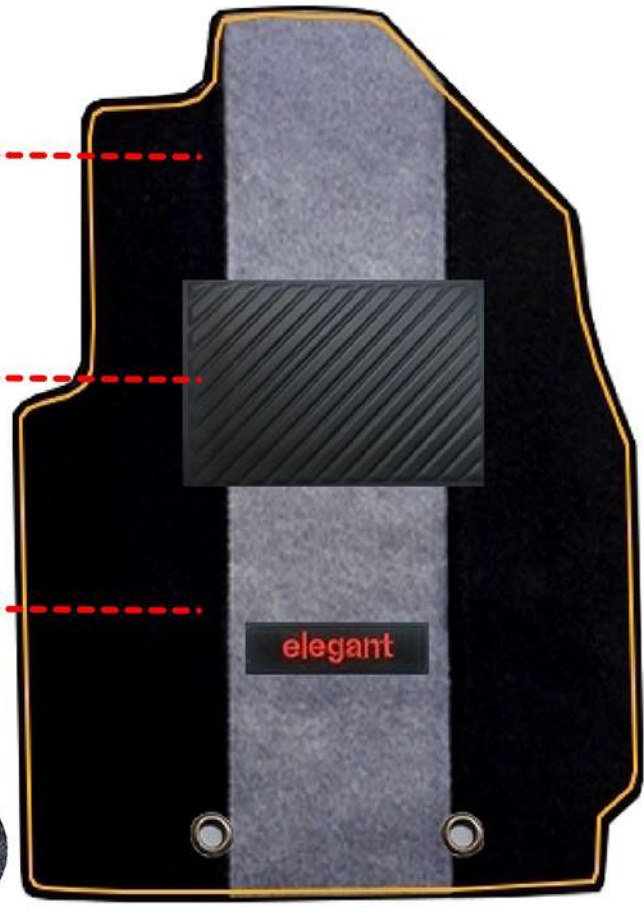

## EDGE

**elegant**  
auto accessories

Introducing Dual Colour Carpet Edge foot mats, made with OEM -grade polypropylene carpet, designed especially for your car make and model. They help keep your car clean and hygienic and offer a plush look to your car.

OEM grade Dual Colour polypropylene carpet

Additional vinyl heel pad on driver side mat

Easy to clean, brush down with a carpet brush

Anti-skid backing prevents mat from sliding while driving