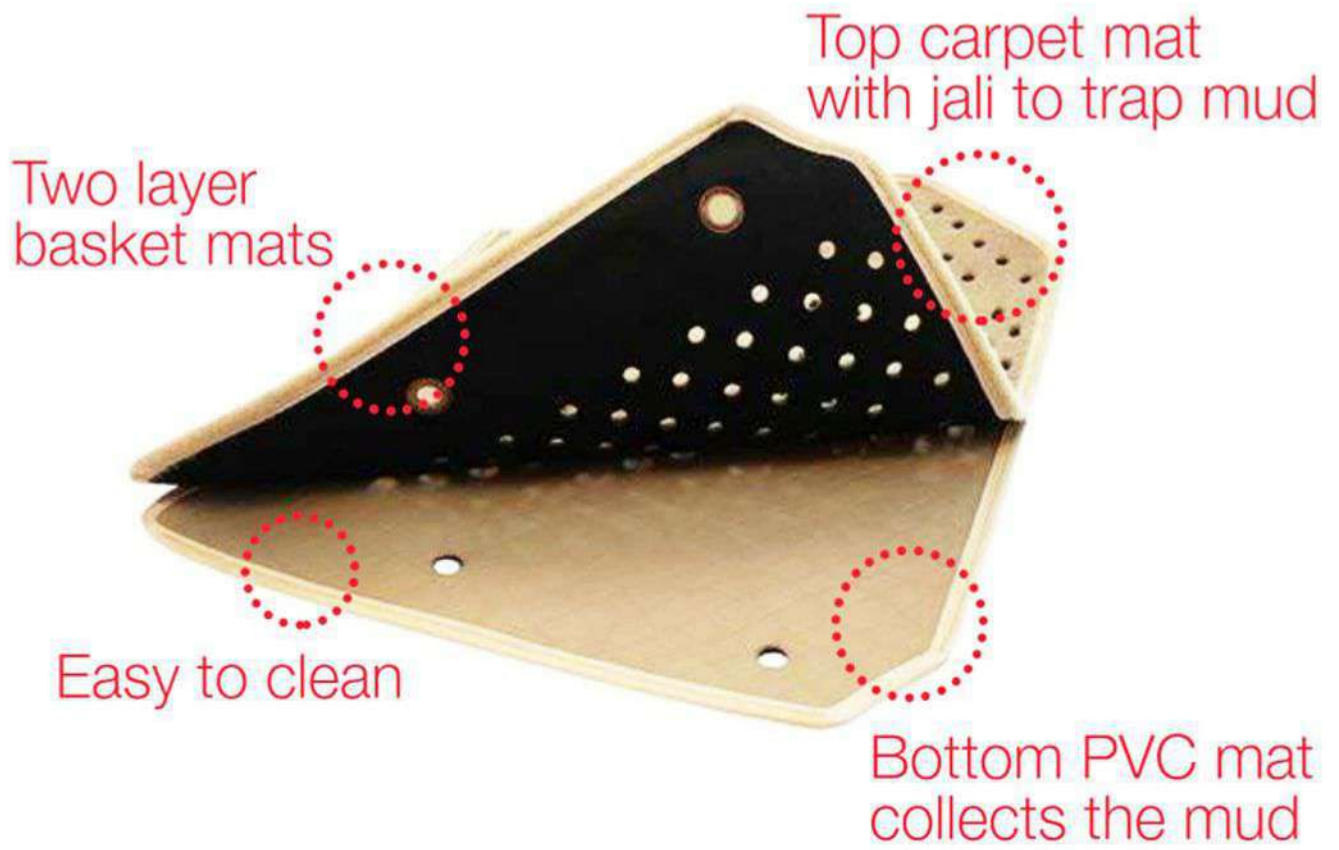

## Available Colors

Basket Mat Black

Basket Mat Beige

Get 1 Door Mat FREE  
Till December 2021

Top Layer

Bottom Layer

# SPORTIVO

**elegant**  
auto accessories

Introducing SPORTIVO a rugged 3D mat that is made keeping every dimension of your car in mind to provide complete protection. The moulded reinforced edges along with a raised perimeter keep your car's carpet dry and dust free. The unique athletic design gives your car a sporty look. They are manufactured using 4 layered technology.