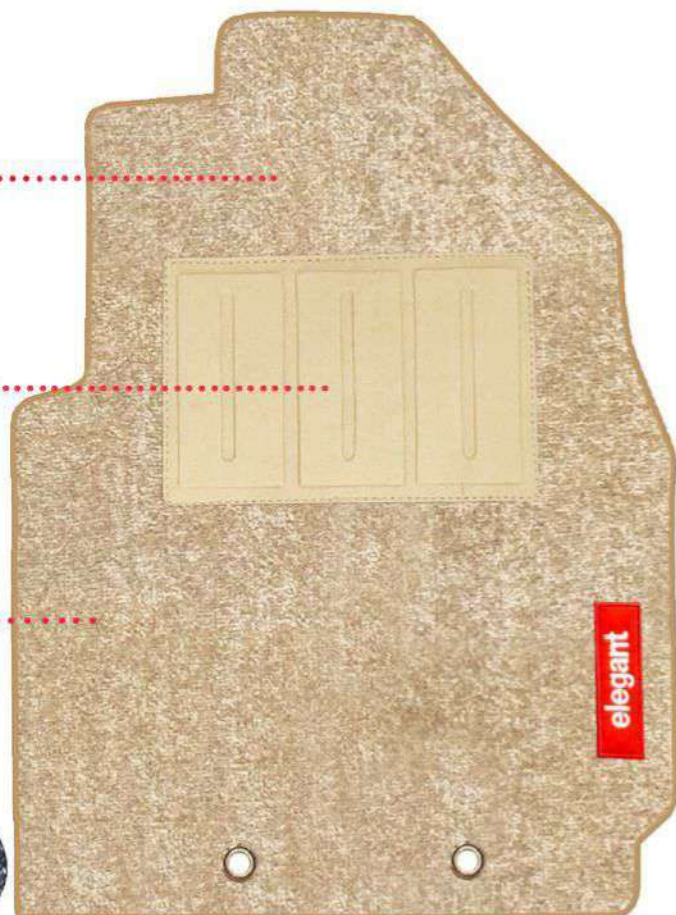

## MIAMI

**elegant**  
auto accessories

Introducing MIAMI car foot mats with 1200 GSM High pile tufted polypropylene carpet to give your feet the ultimate luxury and comfort while driving. They are specially designed for your car make model.

1200 GSM high pile tufted carpet,  
with dual tone effect

Additional vinyl heel pad on driver  
side mat

Easy to clean, brush down with  
a carpet brush

Anti-skid backing prevents mat  
from sliding while driving