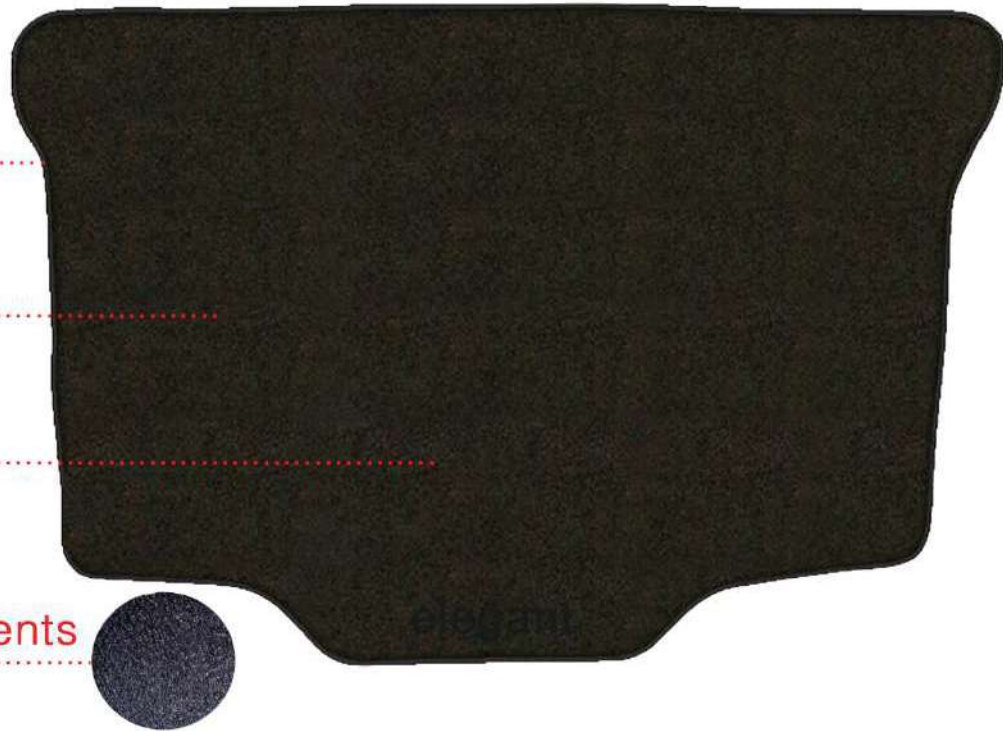

BOOT MAT

DUO

elegant
auto accessories

Introducing Duo Carpet boot mats, made with OEM-grade polypropylene carpet, designed especially for your car make and model. They help keep your car clean and hygienic and offer a plush look to your car. They are made using two layer carpet mat. Top layer is luxurious Polypropylene Carpet that traps dirt and helps keep your car clean, while layer 2 is a specialized anti-skid backing, which ensures that the mat does not slip and helps in a stress-free drive.

Contrasting Tape

OEM grade
polypropylene carpet

Easy to clean
Wet cleaning

Anti-skid backing prevents
boot mat from sliding

Available colors