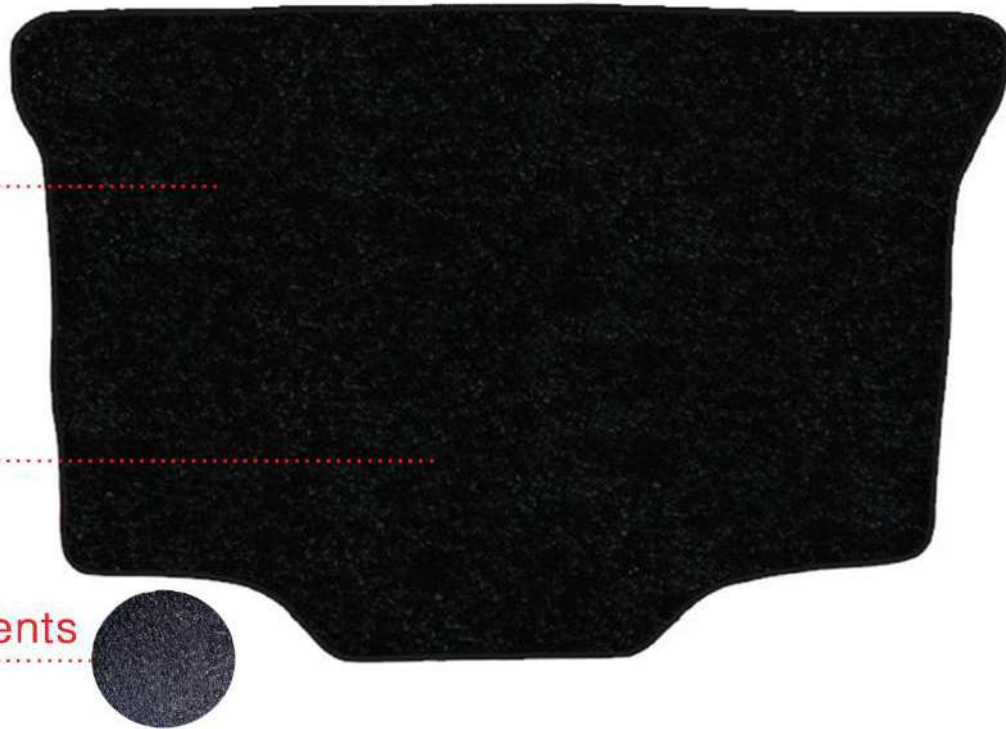

BOOT MAT

MIAMI

elegant
auto accessories

Introducing MIAMI car boot mats with High pile tufted polypropylene carpet to give you the feel of ultimate luxury. They are specially designed for your car make model. They are custom made for your car make and model and give a plush look to your car. They are made using three layer boot mat. Top two layers comprise of a 1200 GSM dual tone carpet that helps keep your car clean, while the last layer is a specialised anti-skid backing, which ensures that the boot mat does not slip.

OEM grade 1200 GSM
high pile tufted carpet

Easy to clean
Wet cleaning

Anti-skid backing prevents
boot mat from sliding

Available colors