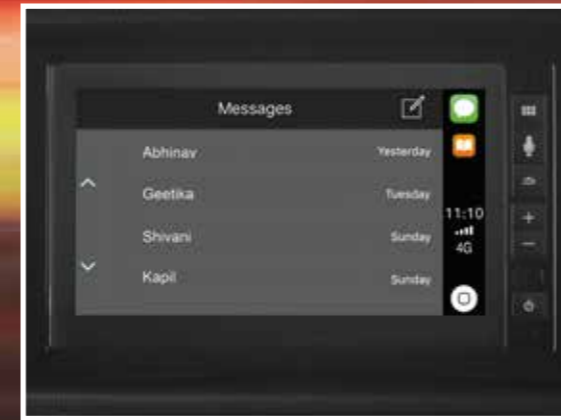

FOR THE VERY, VERY DEMANDING

The image shows the interior of a car, focusing on the sunroof area. The sunroof is open, revealing a bright, glowing light source. The interior is a light beige color. A sun visor is visible on the right side. The background outside the car is a vibrant, abstract pattern of red and white stripes, suggesting motion or a stylized environment.

Armed with the smart key, a push of the button is all it takes to set off on the most demanding of journeys in the New Honda Jazz. The Soft Pad Dashboard lures you in, while the Best-In-Class Space makes sure that you never run out of room for company. Once you discover the Hands-On Intelligent Steering Wheel with the effortless Paddle Shift and the comfort of Cruise Control, there's no turning back.

CONNECTIVITY THAT GOES BEYOND YOUR DEMANDS

The advanced floating DIGIPAD 2.0 has more connectivity features than you could ever demand. Be it the ability to seamlessly connect with your smartphone and enable a digital lifestyle through intuitive and easy-to-use controls, or the ease of unlocking the full potential of both iOS and Android phones with Apple CarPlay and Android Auto respectively. Add to that the Weblink which lets you seamlessly operate popular smartphone apps, and the rear camera display on the infotainment hub, it turns into a display audio system for the most demanding out there.

Apple CarPlay

Android Auto

Navigation

Messages

Media Player

Phone

- Voice Command
- Messages
- Media Player
- AM/FM Radio, MP3, iPod, Bluetooth for Hands-Free Telephone and Audio Streaming Support

^Segment is defined by hatchbacks with length usually up to 4 000 mm and engine size up to 1.2 Litres. *Depending on compatibility and configuration of smartphone.