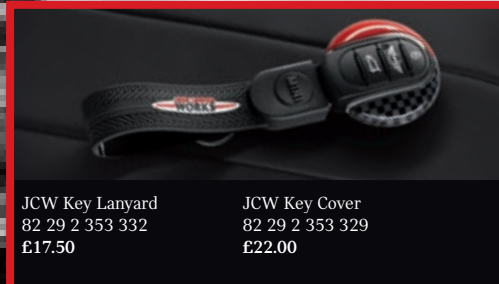

Track Fix GoPro Holder
51 95 2 405 469
£59.50

Travel and Comfort
Base Carrier
51 95 2 354 323
£14.50
GoPro Camera Holder
51 95 2 405 470
£90.00

JCW Key Lanyard
82 29 2 353 332
£17.50

JCW Key Cover
82 29 2 353 329
£22.00