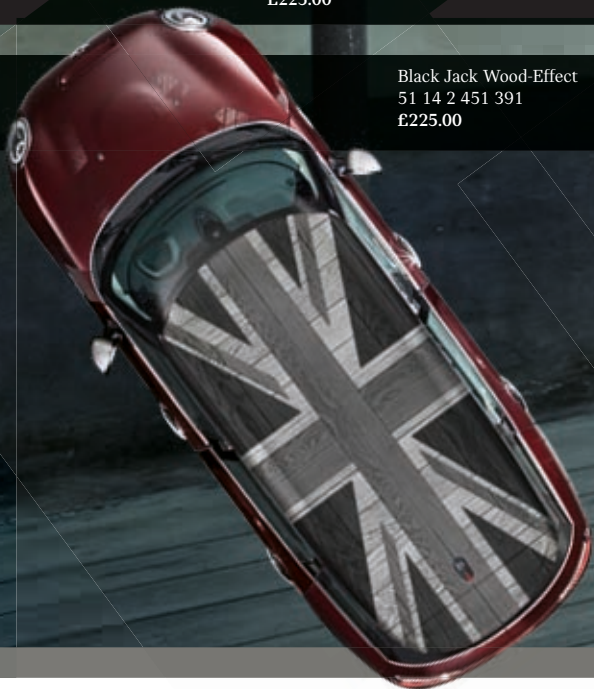

Bonnet & Rear Sport Stripes, Red
51 14 2 414 412
£80.50

ROOF DECALS.

Block Effect
51 14 2 451 400
£225.00

Rhombus
51 14 2 451 392
£225.00

Black Jack Wood-Effect
51 14 2 451 391
£225.00

Kaleidoscope
51 14 2 451 401
£225.00