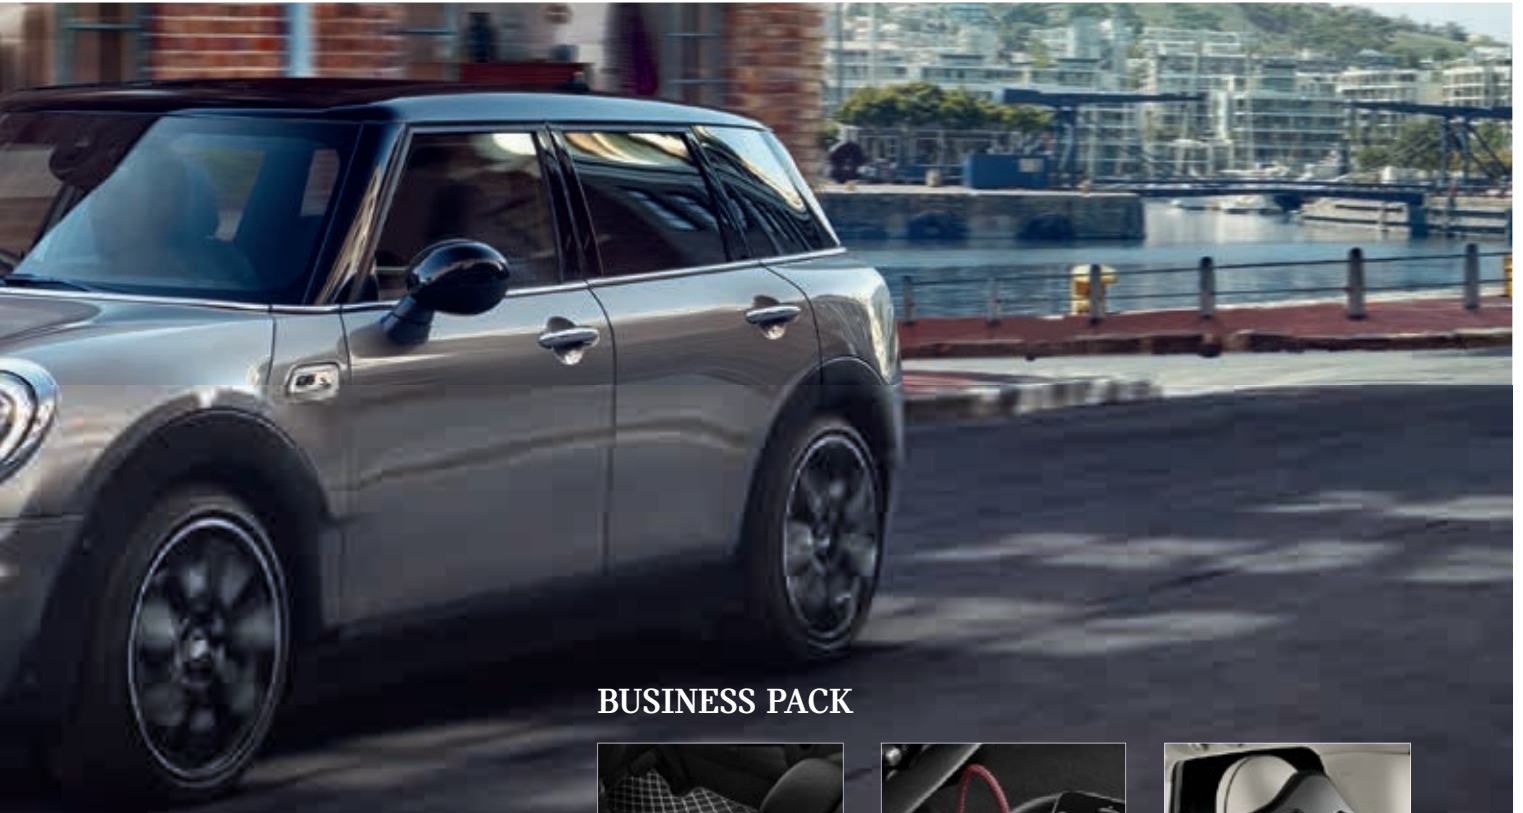

BUSINESS PACK