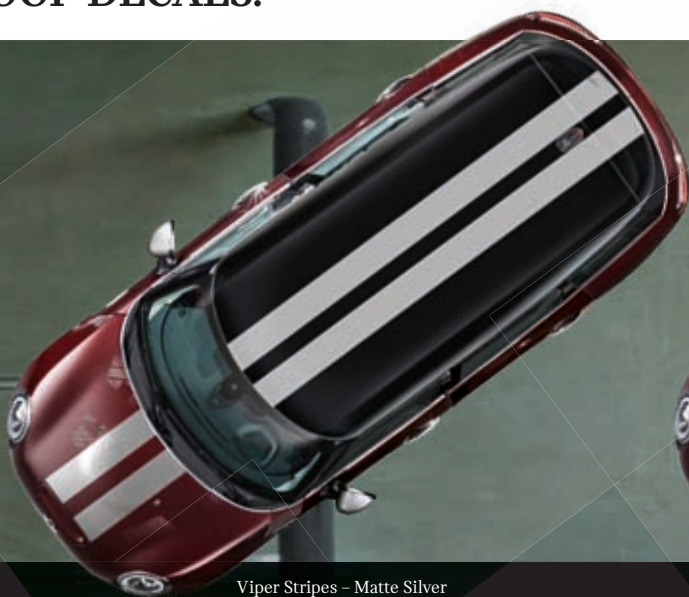

ROOF DECALS.

Viper Stripes – Matte Silver
51 14 2 451 396
£232.00 (front & roof)