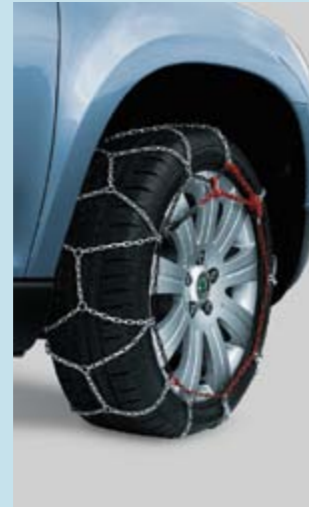

Snow chains

Suitable for 205/55 R16 or 205/50 R17 tyres. Suitable for alloy wheels 6.0J x 17" Flash.

CEP 800 001