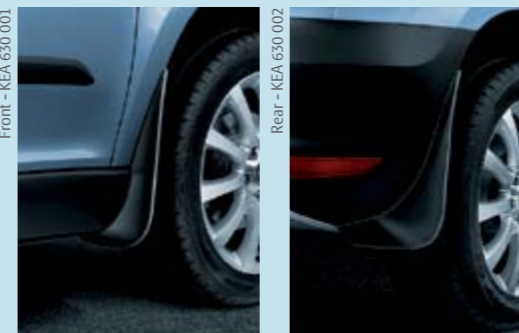

Mudflaps

These tough mudflaps protect your car from anything you can throw at it like mud, grit and water. Available in pairs for both the front and the rear of your Yeti.