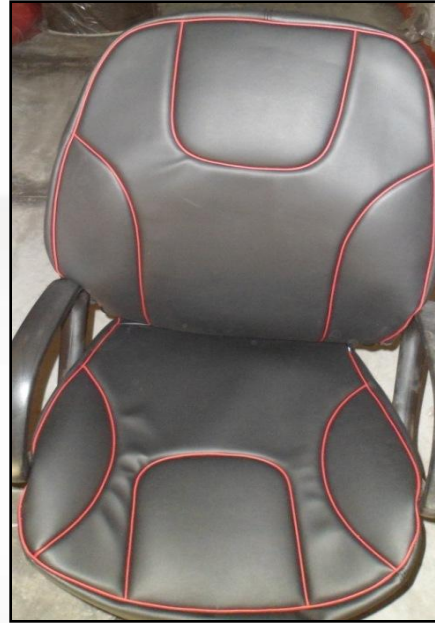

Seat Cover -
Black & Red
Piping (AT00016)