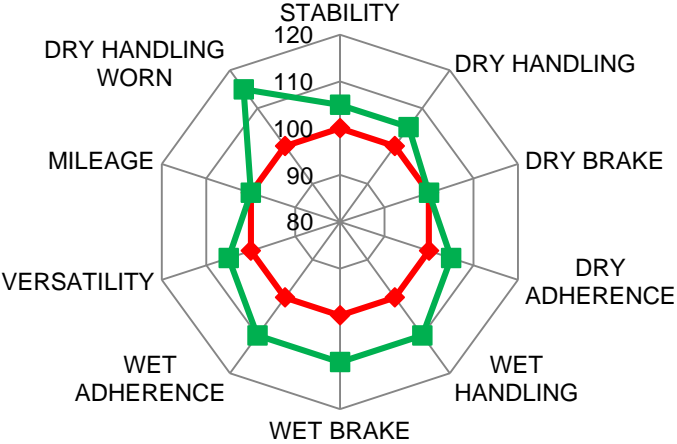

Vredestein

Performance chart

Sport touring

Centauro ST vs Pirelli Angel GT

Tested Vehicle :
Yamaha MT09

TRACK: NARDO' P.G. Italy.

Super Sport Centauro NS vs Pirelli DR III

Front 120/70ZR17
Rear 190/55ZR17

Internal Tests

- PIRELLI DIABLO ROSSO 3
- VREDESTEIN CENTAURO

Versatility test

FAST SPORT TOURING

SUPER SPORT

POWER CROSS OVER

POWER NAKED

Centauro NS tyre fitted in
Ducati for evaluation