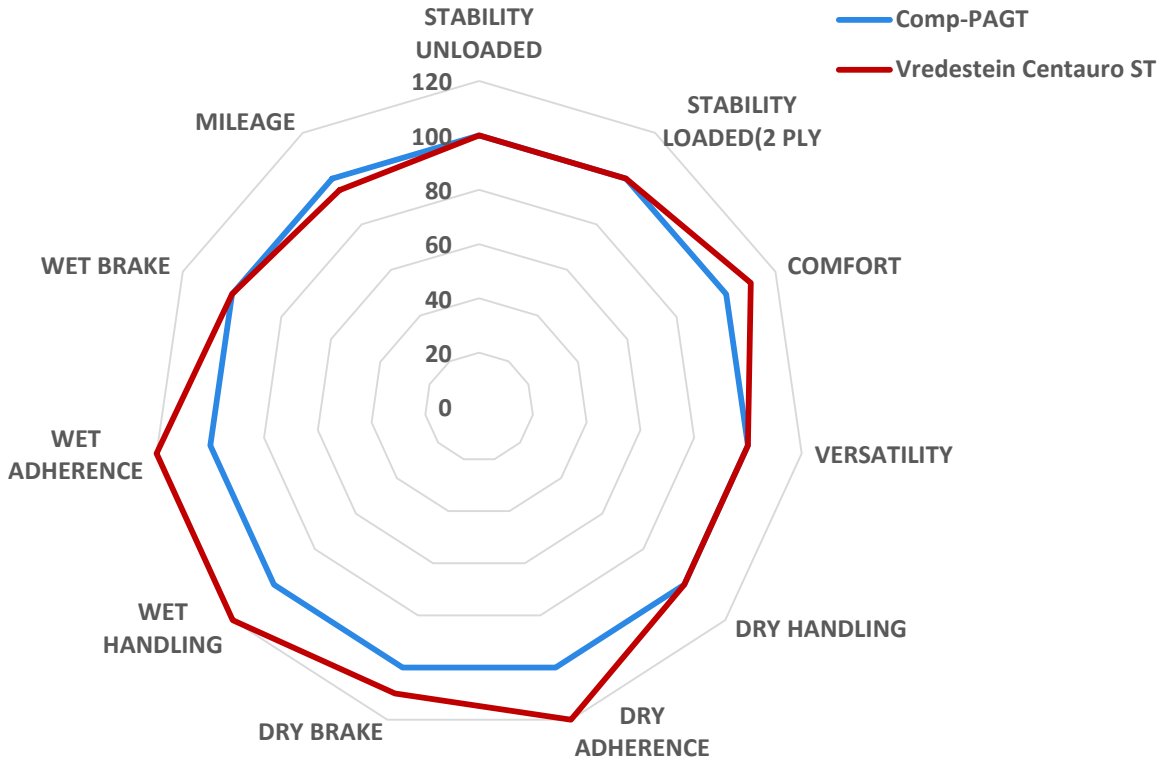

Vredestein

Performance chart

Sport touring

Centauro ST vs Pirelli Angel GT

Tested Vehicle :
Yamaha MT09

TRACK: NARDO' P.G. Italy.

Super Sport Centauro NS vs Pirelli DR III

Front 120/70ZR17
Rear 190/55ZR17

Internal Tests

- PIRELLI DIABLO ROSSO 3
- VREDESTEIN CENTAURO

Versatility test

FAST SPORT TOURING

SUPER SPORT

POWER CROSS OVER

POWER NAKED

Centauro NS tyre fitted in
Ducati for evaluation