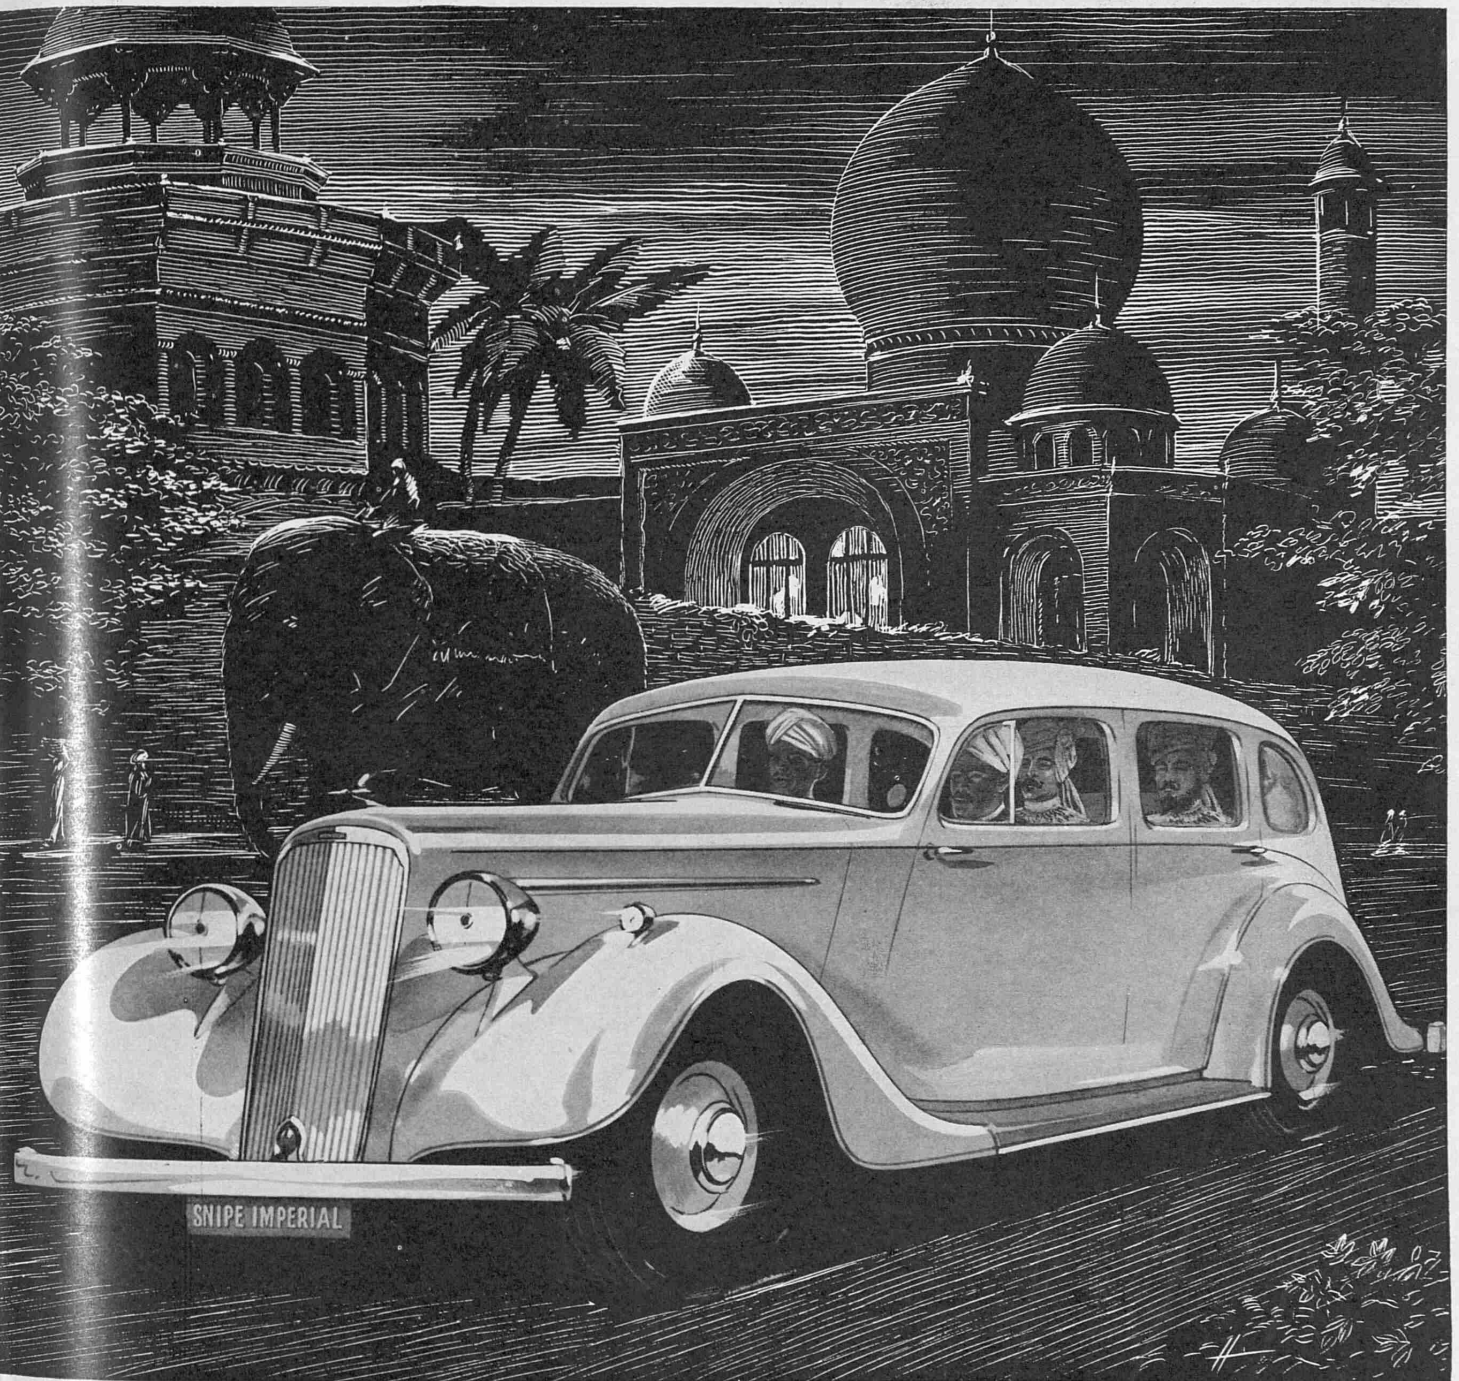

HUMBER

Setting the pace in performance,
leading the world in value

"SIXTEEN" SALOON - - £330

16.9 H.P., £12.15s TAX, WITH "EVENKEEL" SUSPENSION

SNIPE SALOON - - - £345

20.9 H.P., £15.15s TAX, WITH "EVENKEEL" SUSPENSION